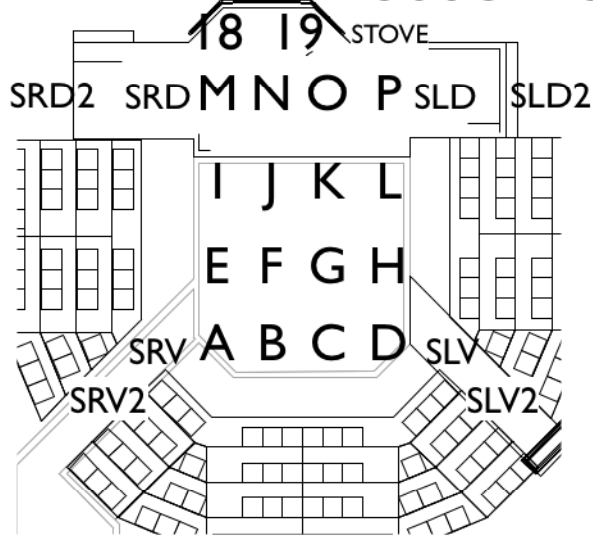

A DOLL HOUSE

HOUSE - [401]
AISLE - [391]

LD: JACOB HUGHES

KOGOD THEATER

SPRING 2020

Focus Map

< WIN LX

PRAC FILL>

VOM DOORS

CHAND

DOWN PARS

WIN Txt 1

WIN Txt 2+3

WIN BEAM

COOL FILL>

<COOL FILL