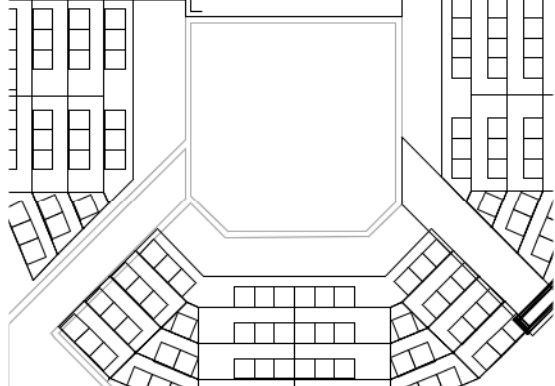

A DOLL HOUSE

HOUSE - [401]
AISLE - [391]

LD: JACOB HUGHES

KOGOD THEATER

SPRING 2020

Focus Map

< WIN LX

PRAC FILL>

VOM DOORS

CHAND

DOWN PARS

WIN Txt 1

WIN Txt 2+3

WIN BEAM

COOL FILL>

<COOL FILL

CEILING

PRAC 2 FILL

HOUSE

AISLE