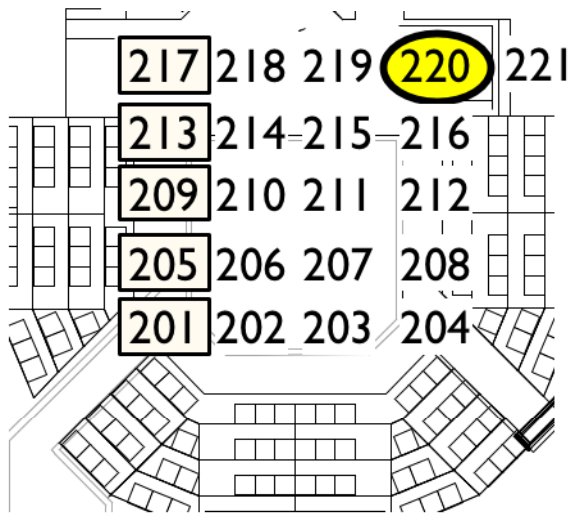

A DOLL HOUSE

HOUSE - [401]
AISLE - [391]

LD: JACOB HUGHES

KOGOD THEATER

SPRING 2020

Focus Map

< WIN LX

PRAC FILL>

VOM DOORS

CHAND

DOWN PARS

WIN Txt 1

WIN Txt 2+3

WIN BEAM

COOL FILL>

<COOL FILL

CEILING

PRAC 2 FILL

HOUSE

AISLE