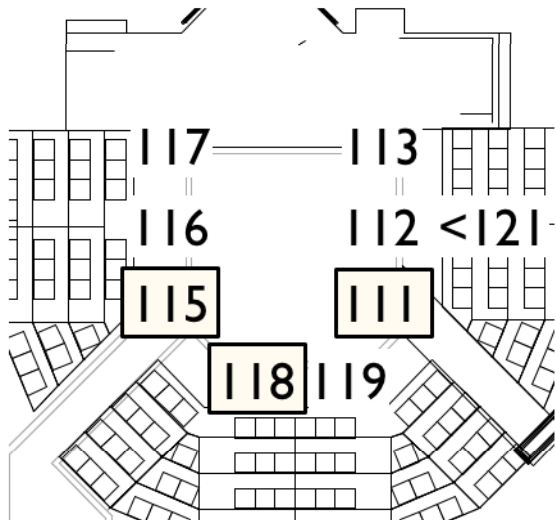

A DOLL HOUSE

HOUSE - [401]
AISLE - [391]

LD: JACOB HUGHES

KOGOD THEATER

SPRING 2020

Focus Map

< WIN LX

PRAC FILL>

VOM DOORS

CHAND

DOWN PARS

WIN Txt 1

WIN Txt 2+3

WIN BEAM

COOL FILL>

<COOL FILL

CEILING

PRAC 2 FILL

HOUSE

AISLE