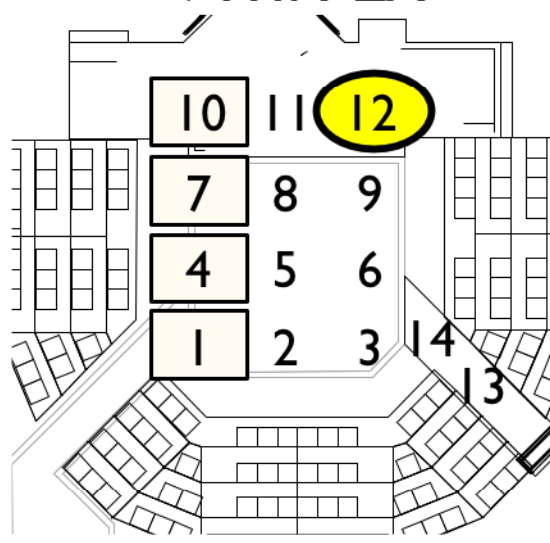

A DOLL HOUSE

HOUSE - [401]
AISLE - [391]

LD: JACOB HUGHES

KOGOD THEATER

SPRING 2020

Focus Map

< WIN LX

PRAC FILL>

VOM DOORS

CHAND

DOWN PARS

WIN Txt 1

WIN Txt 2+3

WIN BEAM

COOL FILL>

<COOL FILL

CEILING

PRAC 2 FILL

HOUSE

AISLE