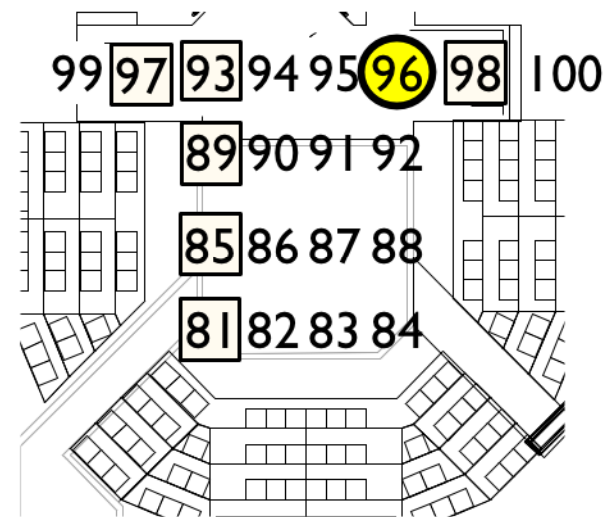

A DOLL HOUSE

HOUSE - [401]
AISLE - [391]

LD: JACOB HUGHES

KOGOD THEATER

SPRING 2020

DOWN PARS