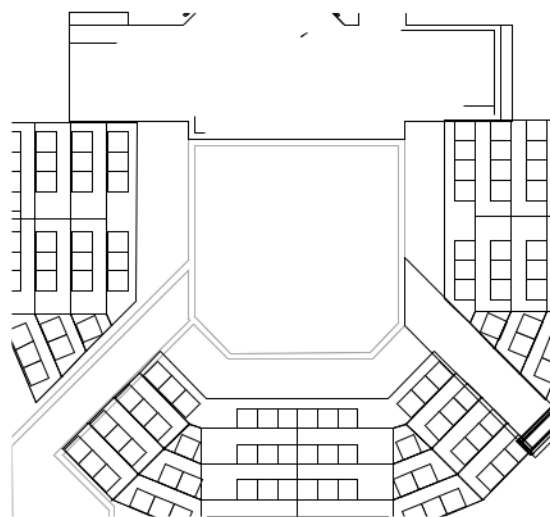

A DOLL HOUSE

HOUSE - [401]
AISLE - [391]

LD: JACOB HUGHES

KOGOD THEATER

SPRING 2020

Focus Map

< WIN LX

PRAC FILL>

VOM DOORS

CHAND

DOWN PARS

WIN Txt 1

WIN Txt 2+3

WIN BEAM

COOL FILL>

<COOL FILL

CEILING

PRAC 2 FILL

HOUSE

AISLE