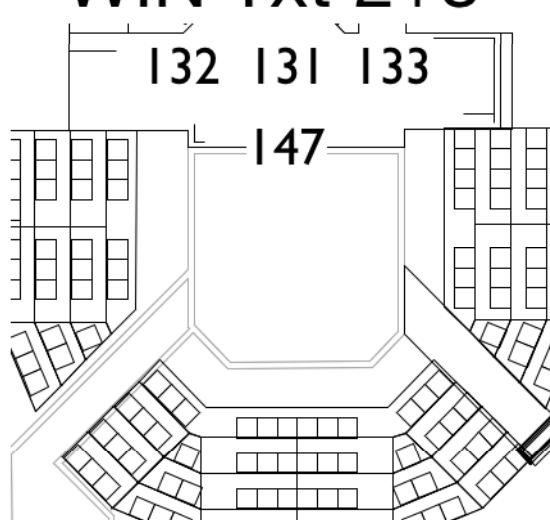

A DOLL HOUSE

HOUSE - [401]
AISLE - [391]

LD: JACOB HUGHES

KOGOD THEATER

SPRING 2020

Focus Map

< WIN LX

PRAC FILL>

VOM DOORS

CHAND

DOWN PARS

WIN Txt 1

WIN Txt 2+3

WIN BEAM

COOL FILL>

<COOL FILL

CEILING

PRAC 2 FILL

HOUSE

AISLE