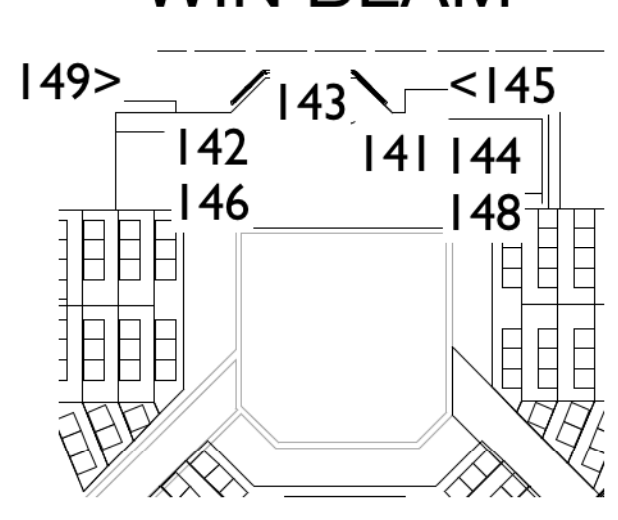

A DOLL HOUSE

HOUSE - [401]
AISLE - [391]

LD: JACOB HUGHES

KOGOD THEATER

SPRING 2020

Focus Map

< WIN LX

PRAC FILL>

VOM DOORS

CHAND

DOWN PARS

WIN Txt 1

WIN Txt 2+3

WIN BEAM

COOL FILL>

<COOL FILL