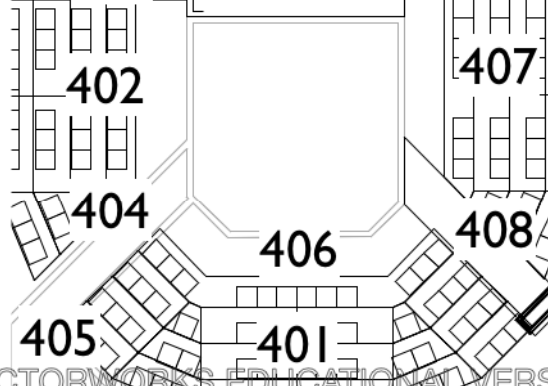

A DOLL HOUSE

HOUSE - [401]
AISLE - [391]

LD: JACOB HUGHES

KOGOD THEATER

SPRING 2020

HOUSE