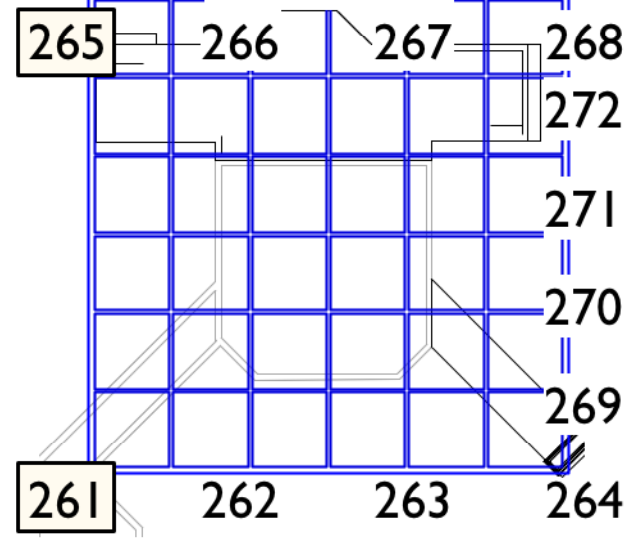

A DOLL HOUSE

HOUSE - [401]
AISLE - [391]

LD: JACOB HUGHES

KOGOD THEATER

SPRING 2020

CEILING