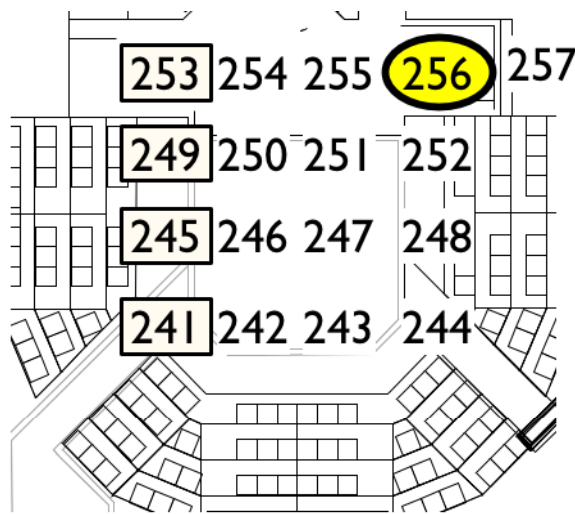

<COOL FILL