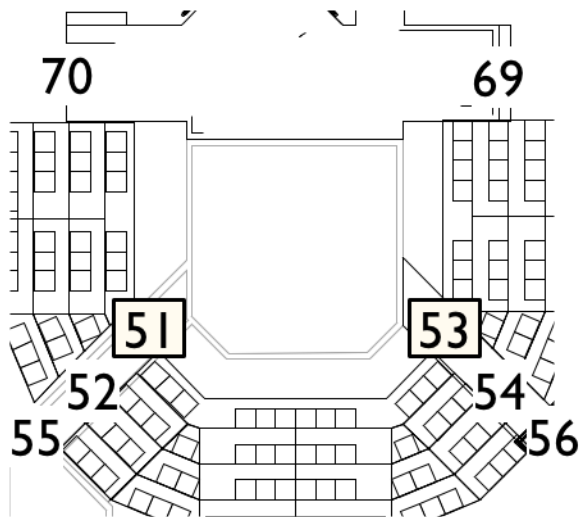

A DOLL HOUSE

HOUSE - [401]
AISLE - [391]

LD: JACOB HUGHES

KOGOD THEATER

SPRING 2020

Focus Map

< WIN LX

PRAC FILL>

VOM DOORS

CHAND

DOWN PARS

WIN Txt 1

WIN Txt 2+3

WIN BEAM

COOL FILL>

<COOL FILL

CEILING

PRAC 2 FILL

HOUSE

AISLE