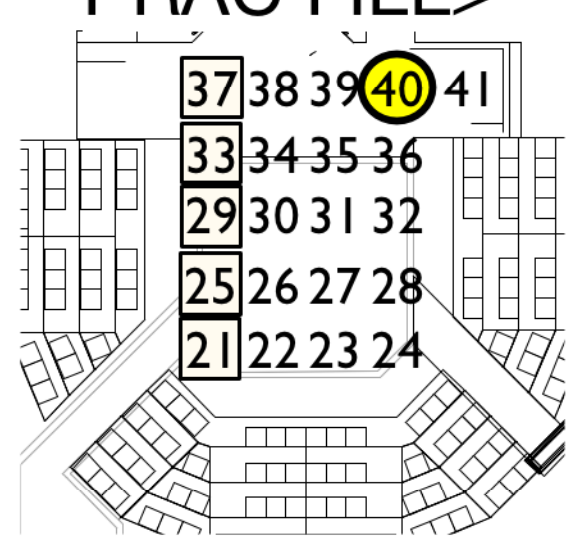

A DOLL HOUSE

HOUSE - [401]
AISLE - [391]

LD: JACOB HUGHES

KOGOD THEATER

SPRING 2020

Focus Map

< WIN LX

PRAC FILL>

VOM DOORS

CHAND

DOWN PARS

WIN Txt 1

WIN Txt 2+3

WIN BEAM

COOL FILL>

<COOL FILL

CEILING

PRAC 2 FILL

HOUSE

AISLE